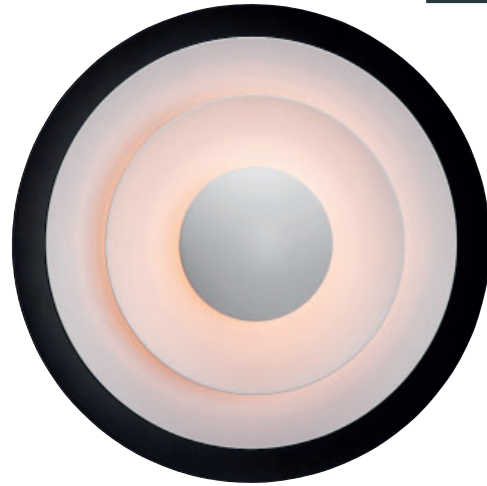

DIABLO
design: joakim fihn

Diablo is an exclusive series of pendants, floor and table lamps. The design is timeless and the functionality is appreciated. Diablo adds character and personality to any living room.

V5371

Item no	V5371-	V5371-12	V5369-
Ø	400 mm	400 mm	300 mm
Distance from wall	122 mm	122 mm	100 mm
Socket	G9	G9	G9
Incl. light source	Yes	Yes	Yes
Source	LED	LED	LED
Dimmable	No	Yes	
Max watt	10W	10W	10W
Lumen	600lm	600lm	
Kelvin	2700	2700	3000
Class	□	⊕	⊕
Energy class	A++-E	A++-E	A++-A
Cord	2,2 m	-	2,2 m

10
Brass

21
Flat
black/red

48
Grey /
glossy
black