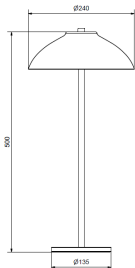

274
Black structure/Concrete structure

| | |
|--------------------------|-------------------------------------------------------------------------------------|
| Item no. | 4394 |
| Category | Table lamp |
| Material | Metal |
| Cord length | 1,8 m |
| Switch | Switch on cord |
| Dimmable function | - |
| Voltage | 230V |
| Socket | 2xG9 |
| Wattage max | 2x10W |
| Classification |  |
| IP Class | IP20 |
| Height mm | 500 |
| Ø shade mm | 240 |
| Ø foot mm | 135 |
| Product weight kg | 1,7 |
| Light source included | No |
| Recommended light source | 863205, G9 LED 5,6W |